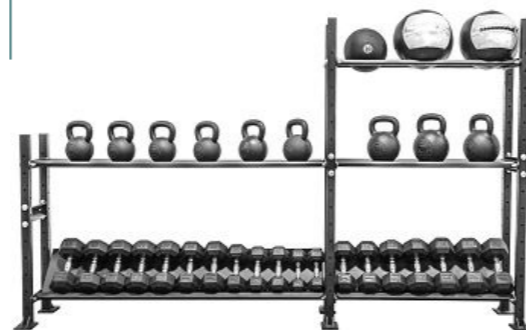

Size: 320*38*180cm
Tube: 50*50*3.0mm
NW: 180kg

KF622

Multi Storage Rack