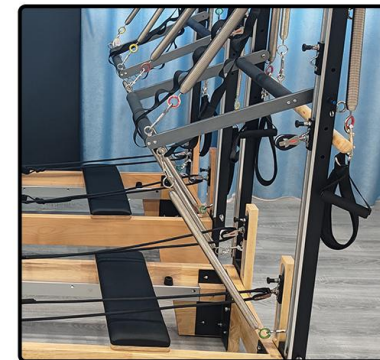

PRODUCT DETAIL SHOW