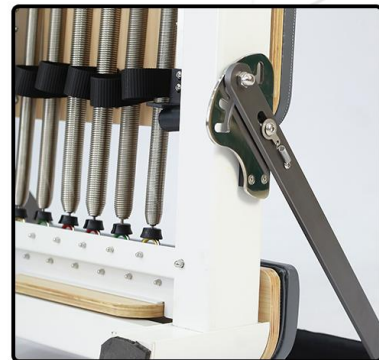

PRODUCT DETAIL SHOW