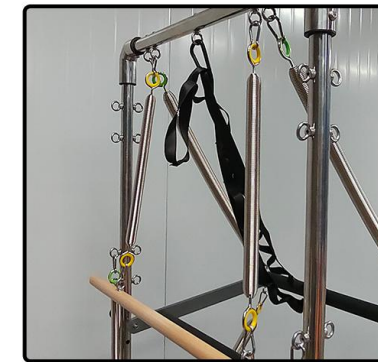

PRODUCT DETAIL SHOW