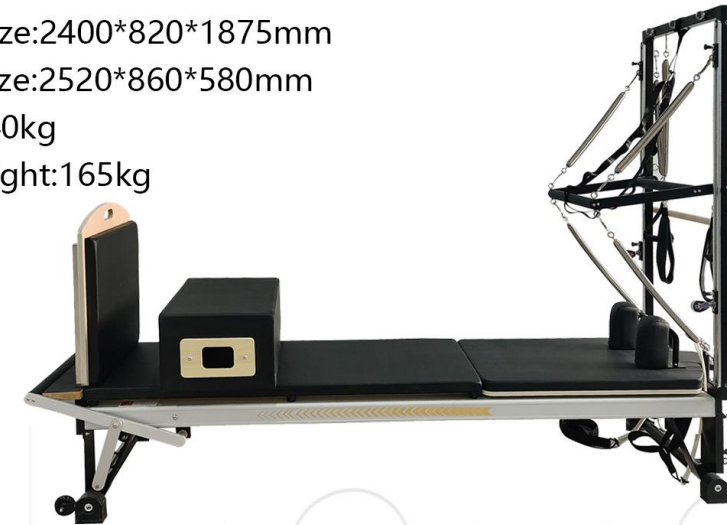

PRODUCT DETAIL SHOW

HWD-MA004
Basic Aluminum Reformer

- Material:Aluminum
- Product size:2400*865*710mm
- Packing size:2280*630*550mm
- Weight:85kg
- Gross Weight:105kg

HWD-MA004T
Basic Aluminum Reformer With Tower

- Material:Aluminum
- Product size:2400*865*1950mm
- Packing size:2280*630*550mm
- Weight:110kg
- Gross Weight:130kg

PRODUCT DETAIL SHOW

**HWD-MA005
Elite Aluminum Reformer**

- Material:Aluminum
- Product size:2350*615*250mm
- Packing size:2590*760*560mm
- Weight:70kg
- Gross Weight:90kg

**HWD-MA005T
Elite Aluminum Reformer With Tower**

- Material:Aluminum
- Product size:2350*615*2080mm
- Packing size:2590*760*500mm
- Weight:105kg
- Gross Weight:125kg

PRODUCT DETAIL SHOW

HWD-MA006
Professional Aluminum Reformer

- Material:Aluminum
- Product size:2400*820*380mm
- Packing size:2470*850*580mm
- Weight:110kg
- Gross Weight:135kg

HWD-MA006T
Professional Aluminum Reformer With Tower

- Material:Aluminum
- Product size:2400*820*1875mm
- Packing size:2520*860*580mm
- Weight:140kg
- Gross Weight:165kg