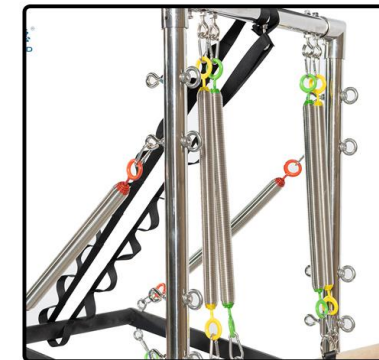

PRODUCT DETAIL SHOW

HWD-MA004
Basic Aluminum Reformer

- Material:Aluminum
- Product size:2400*865*710mm
- Packing size:2280*630*550mm
- Weight:85kg
- Gross Weight:105kg

HWD-MA004T
Basic Aluminum Reformer With Tower

- Material:Aluminum
- Product size:2400*865*1950mm
- Packing size:2280*630*550mm
- Weight:110kg
- Gross Weight:130kg

PRODUCT DETAIL SHOW

**HWD-MA005
Elite Aluminum Reformer**

- Material:Aluminum
- Product size:2350*615*250mm
- Packing size:2590*760*560mm
- Weight:70kg
- Gross Weight:90kg