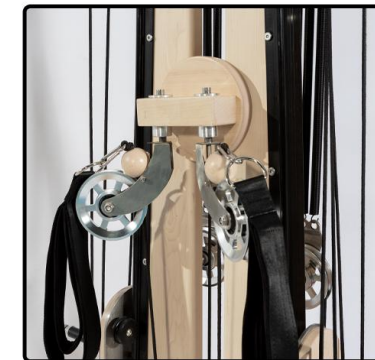

PRODUCT DETAIL SHOW