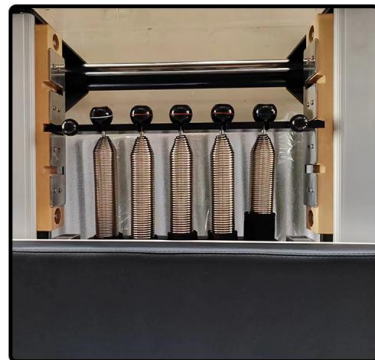

PRODUCT DETAIL SHOW