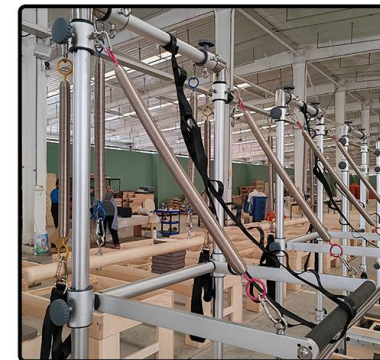

HWD-WM006T Advanced Maple Reformer With Tower

- Material:Maple
- Product size:2420*720*2080mm
- Packing size:2420*780*500mm
- Weight:135kg
- Gross Weight:150kg

PRODUCT DETAIL SHOW

HWD-WM006CR
Advanced Maple Cadillac With Reformer