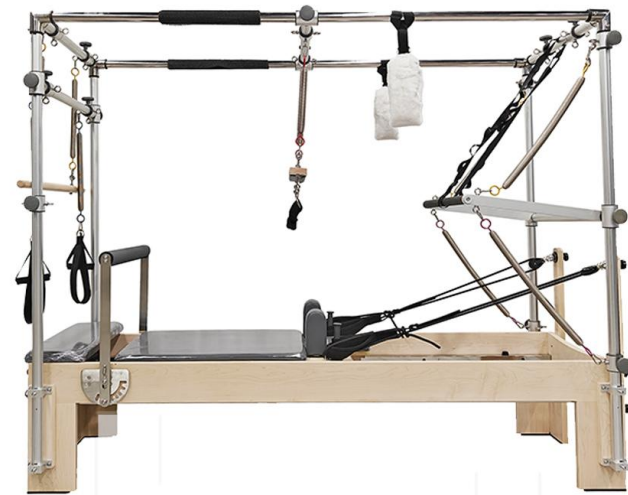

HWD-WM006CR
Advanced Maple Cadillac With Reformer

- Material:Maple
- Product size:2420*920*1860mm
- Packing size:2410*867*735mm
- Weight:140kg
- Gross Weight:160kg

HWD-WM010
Maple Gyrotonic

- Material:Maple
- Product size:1700*1400*1850mm/1550*550*750mm
- Packing size:2020*750*490mm/1720*630*680mm
- Weight:85kg/75kg
- Gross Weight:100kg/90kg

PRODUCT DETAIL SHOW