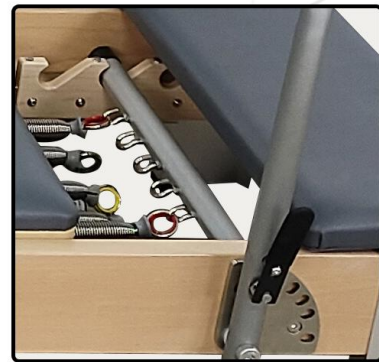

PRODUCT DETAIL SHOW