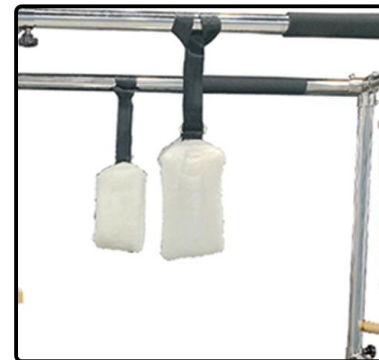

PRODUCT DETAIL SHOW