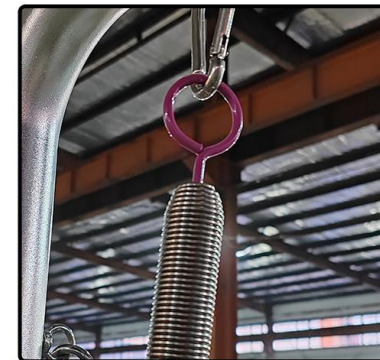

PRODUCT DETAIL SHOW