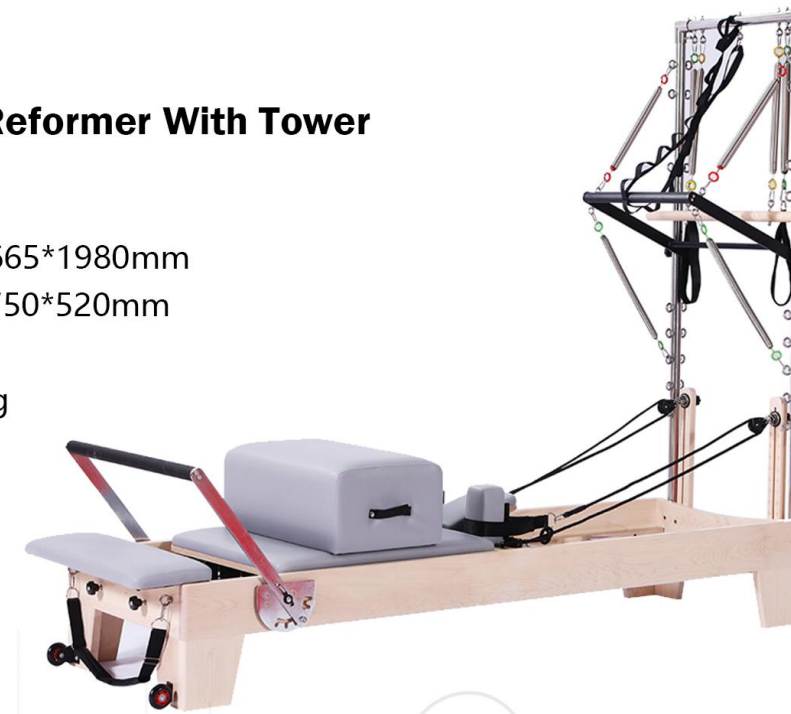

HWD-WM001
Classical Maple Reformer

- Material:Maple
- Product size:2280*665*335mm
- Packing size:2580*750*520mm
- Weight:90kg
- Gross Weight:125kg

HWD-WM001T
Classical Maple Reformer With Tower

- Material:Maple
- Product size:2280*665*1980mm
- Packing size:2580*750*520mm
- Weight:120kg
- Gross Weight:155kg

PRODUCT DETAIL SHOW

HWD-WM001CR
Classical Maple Cadillac With Reformer

- Material:Maple
- Product size:2280*665*1980mm
- Packing size:2360*860*760mm
- Weight:125kg
- Gross Weight:160kg

HWD-WM001FTR
Full Track Maple Reformer