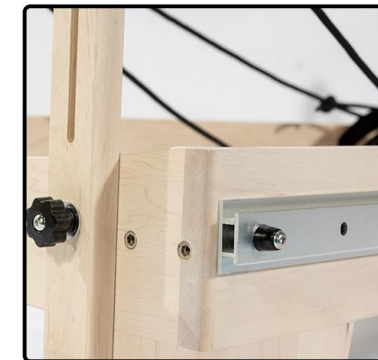

www.highwindpilates.com

4