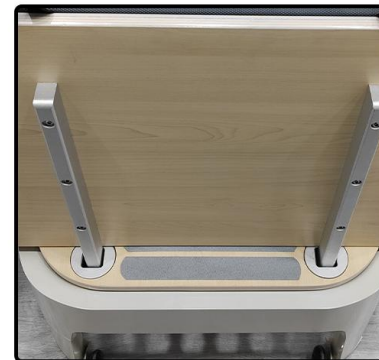

- Material:Aluminum
- Product size:2400*830*2020mm
- Packing size:2470*850*580mm
- Weight:150kg
- Gross Weight:170kg

PRODUCT DETAIL SHOW

HWD-MA003
Classical Aluminum Reformer

- Material:Aluminum
- Product size:2390*900*730mm
- Packing size:2450*630*550mm
- Weight:85kg
- Gross Weight:115kg