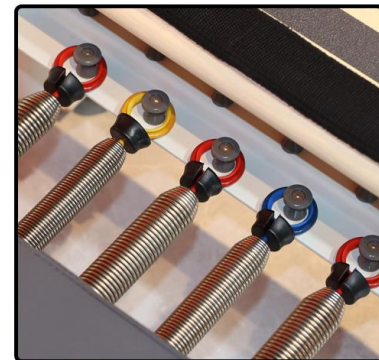

PRODUCT DETAIL SHOW