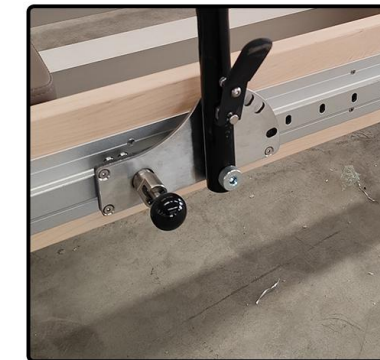

PRODUCT DETAIL SHOW