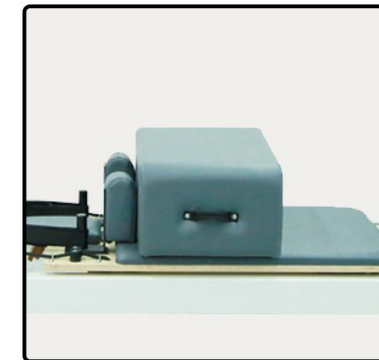

PRODUCT DETAIL SHOW

HWD-MA004
Basic Aluminum Reformer

- Material:Aluminum
- Product size:2400*865*710mm
- Packing size:2280*630*550mm
- Weight:85kg
- Gross Weight:105kg

HWD-MA004T
Basic Aluminum Reformer With Tower

- Material:Aluminum
- Product size:2400*865*1950mm
- Packing size:2280*630*550mm
- Weight:110kg
- Gross Weight:130kg

PRODUCT DETAIL SHOW

**HWD-MA005
Elite Aluminum Reformer**

- Material:Aluminum
- Product size:2350*615*250mm
- Packing size:2590*760*560mm
- Weight:70kg
- Gross Weight:90kg

**HWD-MA005T
Elite Aluminum Reformer With Tower**

- Material:Aluminum
- Product size:2350*615*2080mm
- Packing size:2590*760*500mm
- Weight:105kg
- Gross Weight:125kg

PRODUCT DETAIL SHOW

HWD-MA006
Professional Aluminum Reformer