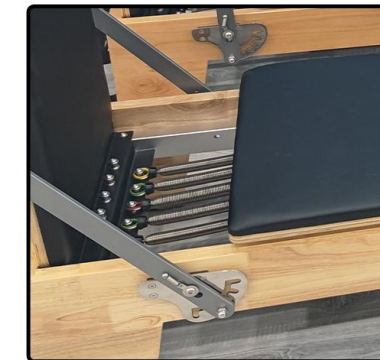

PRODUCT DETAIL SHOW