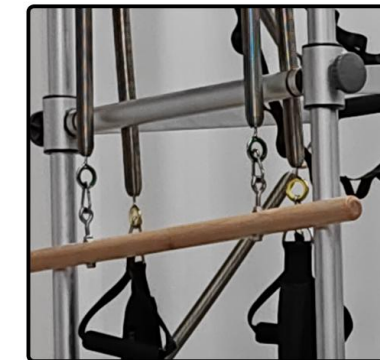

PRODUCT DETAIL SHOW