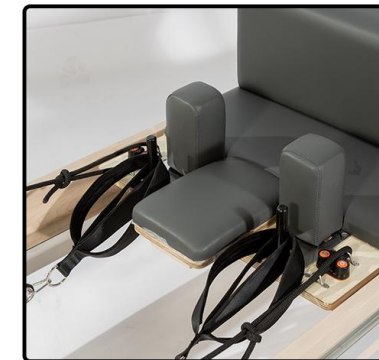

- Material:Maple
- Product size:2420*720*760mm
- Packing size:2385*775*480mm
- Weight:125kg
- Gross Weight:135kg

PRODUCT DETAIL SHOW

3

www.highwindpilates.com

www.highwindpilates.com

4

**HWD-WM002
Classical Maple Cadillac**