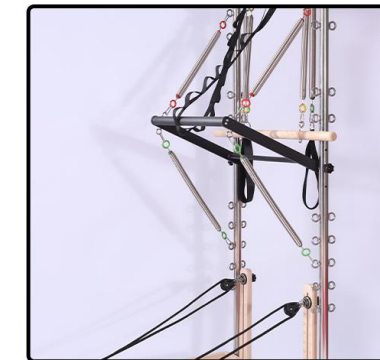

PRODUCT DETAIL SHOW