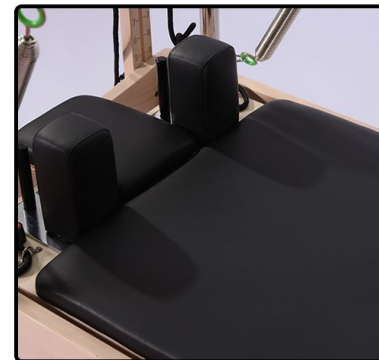

PRODUCT DETAIL SHOW

3

www.highwindpilates.com