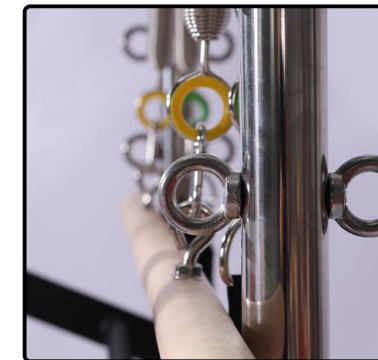

PRODUCT DETAIL SHOW