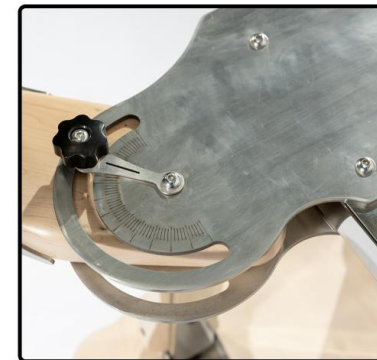

PRODUCT DETAIL SHOW