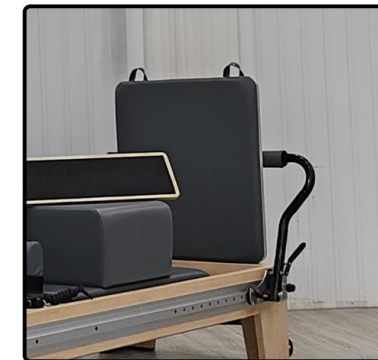

PRODUCT DETAIL SHOW