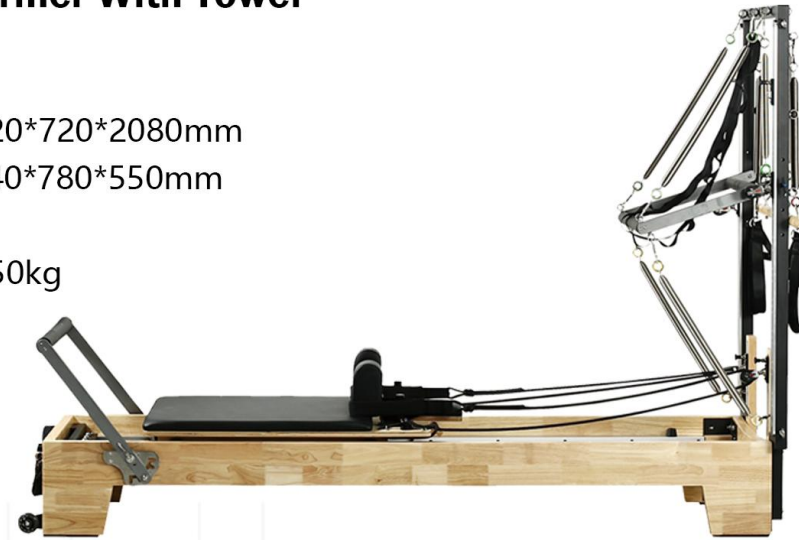

HWD-WX005
Classical Spine Corrector

**HWD-WX006
Elite Oak Reformer**

- Material:Oak
- Product size:2420*720*760mm
- Packing size:2440*780*550mm
- Weight:105kg
- Gross Weight:125kg

**HWD-WX006T
Elite Oak Reformer With Tower**

- Material:Oak
- Product size:2420*720*2080mm
- Packing size:2440*780*550mm
- Weight:135kg
- Gross Weight:150kg

PRODUCT DETAIL SHOW

HWD-WX007
Foldable Oak Reformer

- Material:Oak
- Product size:2380*950*240mm/1300*650*499mm
- Packing size:1750*680*530mm
- Weight:60kg
- Gross Weight:80kg

HWD-WX008
Oak Gyrotonic

- Material:Oak
- Product size:1700*1400*1850mm/1550*550*750m
- Packing size:2020*750*490mm/1720*630*680mm
- Weight:85kg/75kg
- Gross Weight:100kg/90kg

PRODUCT DETAIL SHOW

HWD-WB001
Aluminum Leg Beech Reformer