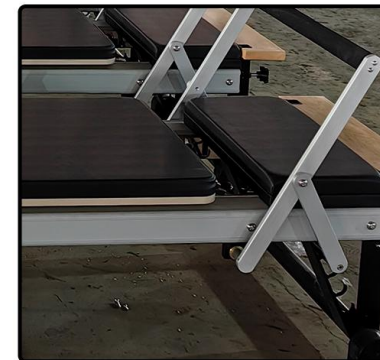

PRODUCT DETAIL SHOW