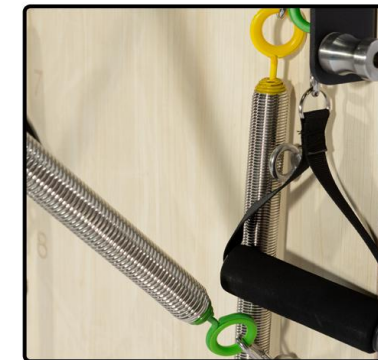

- Material:Maple
- Product size:1830*770*25mm
- Packing size:1900*800*300mm
- Weight:33kg
- Gross Weight:50kg

PRODUCT DETAIL SHOW

HWD-WM011
Inside Footbar Maple Reformer

- Material:Maple
- Product size:2370*690*760mm
- Packing size:2400*730*500mm
- Weight:105kg
- Gross Weight:125kg