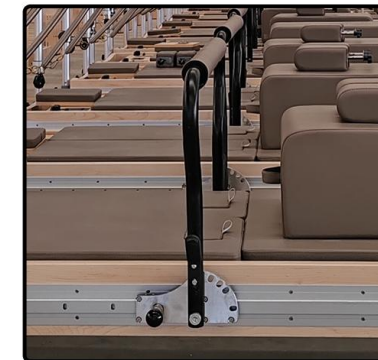

HWD-WM006SCT

Advanced Split Carriage Full Track Maple Reformer With Tower

- Material:Maple
- Product size:2420*1000*1900mm
- Packing size:2480*775*480mm
- Weight:135kg
- Gross Weight:175kg