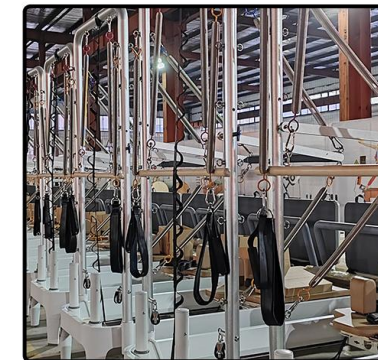

PRODUCT DETAIL SHOW