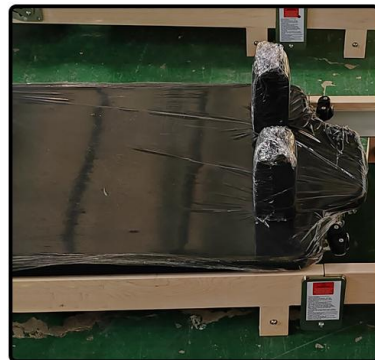

PRODUCT DETAIL SHOW