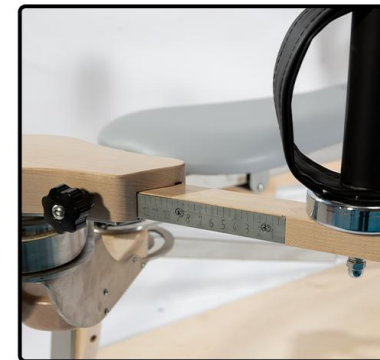

PRODUCT DETAIL SHOW

HWD-WM006FTR
Advanced Full Track Maple Reformer

- Material:Maple
- Product size:2420*1000*760mm
- Packing size:2480*775*480mm
- Weight:105kg
- Gross Weight:125kg

HWD-WM006FTRT
Advanced Full Track Maple Reformer With Tower