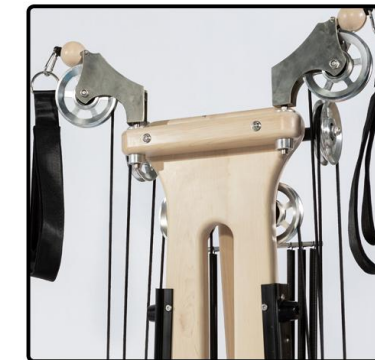

PRODUCT DETAIL SHOW