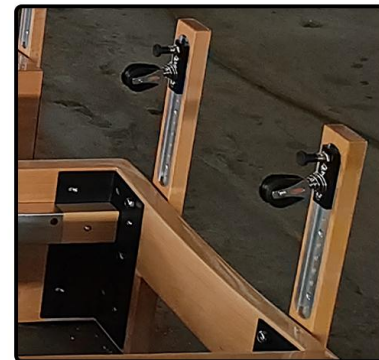

PRODUCT DETAIL SHOW