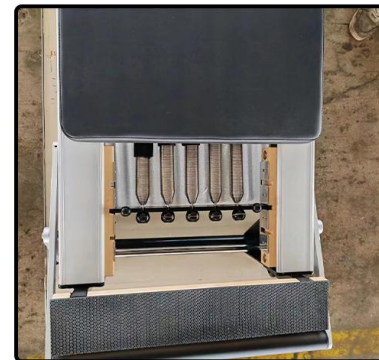

PRODUCT DETAIL SHOW