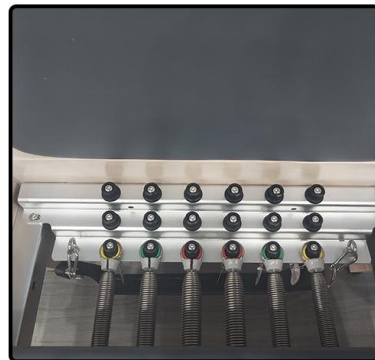

PRODUCT DETAIL SHOW