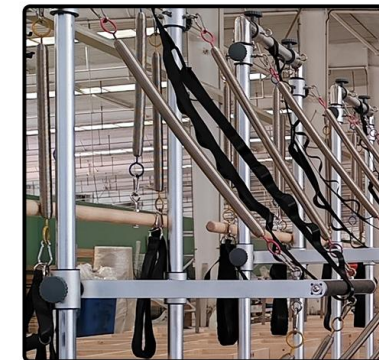

HWD-WM006SCT

Advanced Split Carriage Full Track Maple Reformer With Tower

- Material:Maple
- Product size:2420*1000*1900mm
- Packing size:2480*775*480mm
- Weight:135kg
- Gross Weight:175kg