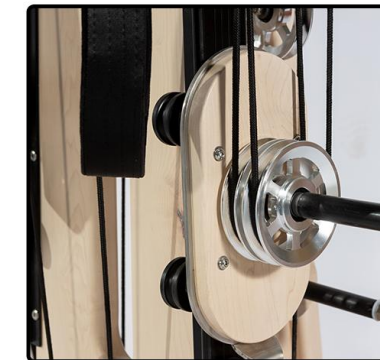

PRODUCT DETAIL SHOW

HWD-WM006FTR
Advanced Full Track Maple Reformer

- Material:Maple
- Product size:2420*1000*760mm
- Packing size:2480*775*480mm
- Weight:105kg
- Gross Weight:125kg

HWD-WM006FTRT
Advanced Full Track Maple Reformer With Tower