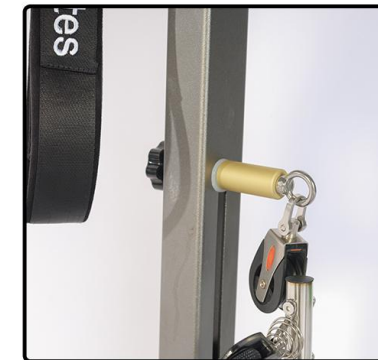

PRODUCT DETAIL SHOW