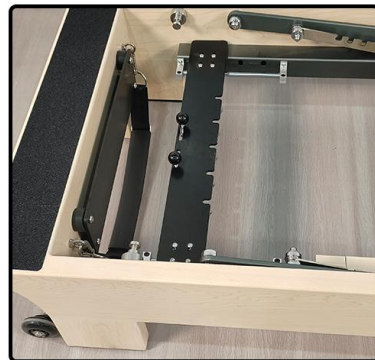

PRODUCT DETAIL SHOW