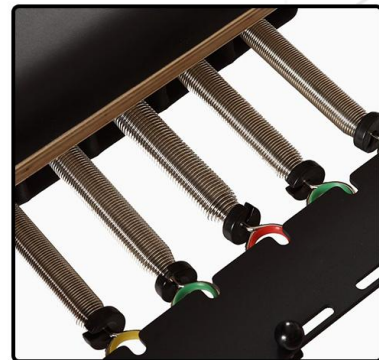

PRODUCT DETAIL SHOW