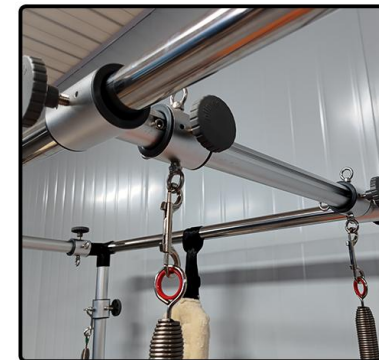

PRODUCT DETAIL SHOW