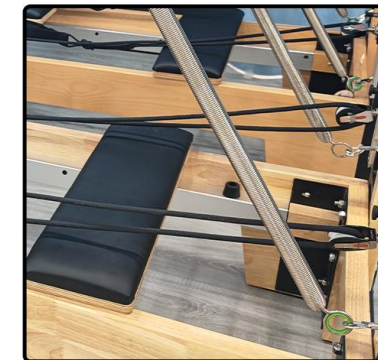

PRODUCT DETAIL SHOW