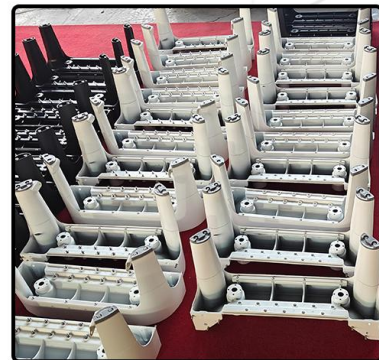

PRODUCT DETAIL SHOW