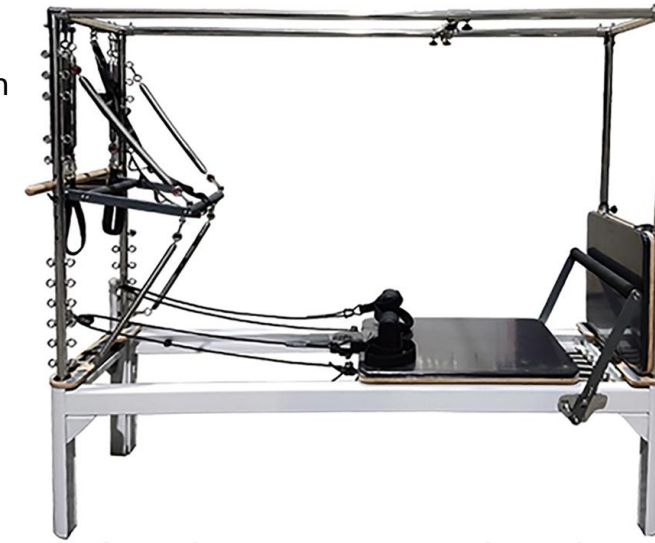

HWD-MA003T
Classical Aluminum Reformer With Tower

- Material:Aluminum
- Product size:2390*900*1980mm
- Packing size:2450*730*550mm
- Weight:100kg
- Gross Weight:130kg

PRODUCT DETAIL SHOW

HWD-MA003CR
Classical Aluminum Cadillac With Reformer

PRODUCT DETAIL SHOW

HWD-MA004
Basic Aluminum Reformer

- Material:Aluminum
- Product size:2400*865*710mm
- Packing size:2280*630*550mm
- Weight:85kg
- Gross Weight:105kg

HWD-MA004T
Basic Aluminum Reformer With Tower