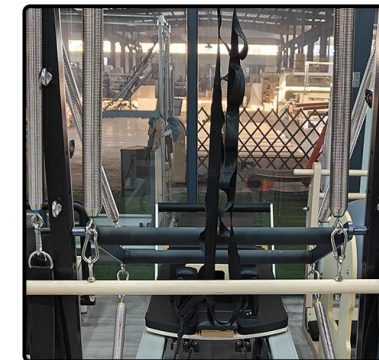

PRODUCT DETAIL SHOW