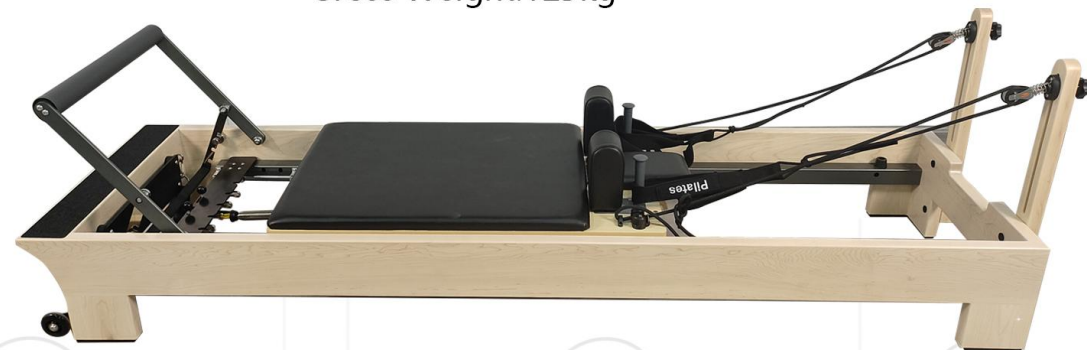

- Material:Maple
- Product size:1830*770*25mm
- Packing size:1900*800*300mm
- Weight:33kg
- Gross Weight:50kg

PRODUCT DETAIL SHOW

HWD-WM011
Inside Footbar Maple Reformer

- Material:Maple
- Product size:2370*690*760mm
- Packing size:2400*730*500mm
- Weight:105kg
- Gross Weight:125kg

HWD-WM011T
Inside Footbar Maple Reformer With Tower

- Material:Maple
- Product size:2370*690*2020mm
- Packing size:2400*730*500mm
- Weight:125kg
- Gross Weight:145kg

PRODUCT DETAIL SHOW

HWD-WX001
Classical Oak Reformer