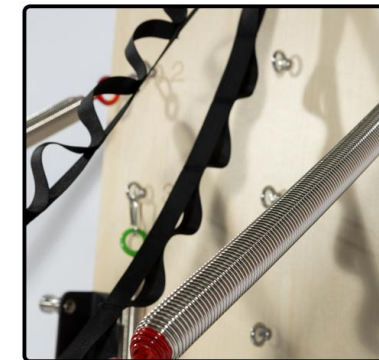

- Material:Maple
- Product size:1830*770*25mm
- Packing size:1900*800*300mm
- Weight:33kg
- Gross Weight:50kg

PRODUCT DETAIL SHOW

HWD-WM011
Inside Footbar Maple Reformer

- Material:Maple
- Product size:2370*690*760mm
- Packing size:2400*730*500mm
- Weight:105kg
- Gross Weight:125kg