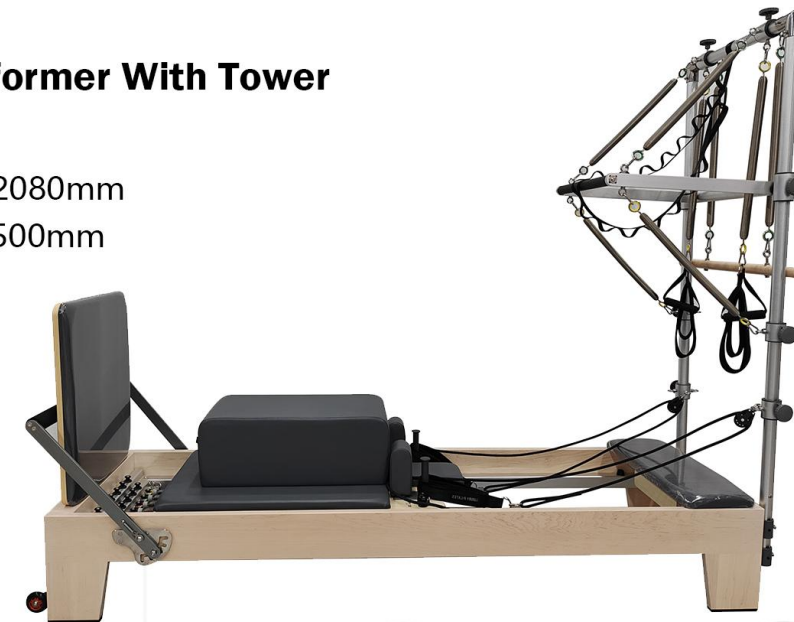

HWD-WM006T Advanced Maple Reformer With Tower

- Material:Maple
- Product size:2420*720*2080mm
- Packing size:2420*780*500mm
- Weight:135kg
- Gross Weight:150kg