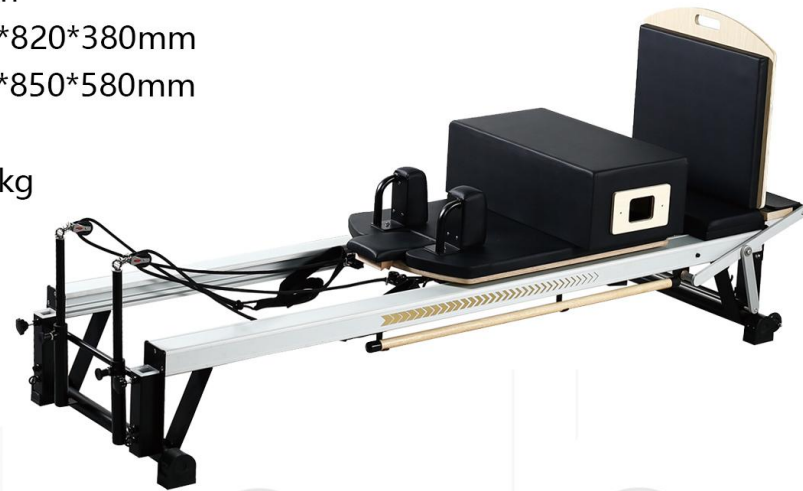

- Material:Aluminum
- Product size:2400*865*1950mm
- Packing size:2280*630*550mm
- Weight:110kg
- Gross Weight:130kg

PRODUCT DETAIL SHOW

**HWD-MA005
Elite Aluminum Reformer**

- Material:Aluminum
- Product size:2350*615*250mm
- Packing size:2590*760*560mm
- Weight:70kg
- Gross Weight:90kg

**HWD-MA005T
Elite Aluminum Reformer With Tower**

- Material:Aluminum
- Product size:2350*615*2080mm
- Packing size:2590*760*500mm
- Weight:105kg
- Gross Weight:125kg

PRODUCT DETAIL SHOW

HWD-MA006
Professional Aluminum Reformer

- Material:Aluminum
- Product size:2400*820*380mm
- Packing size:2470*850*580mm
- Weight:110kg
- Gross Weight:135kg

HWD-MA006T
Professional Aluminum Reformer With Tower

- Material:Aluminum
- Product size:2400*820*1875mm
- Packing size:2520*860*580mm
- Weight:140kg
- Gross Weight:165kg